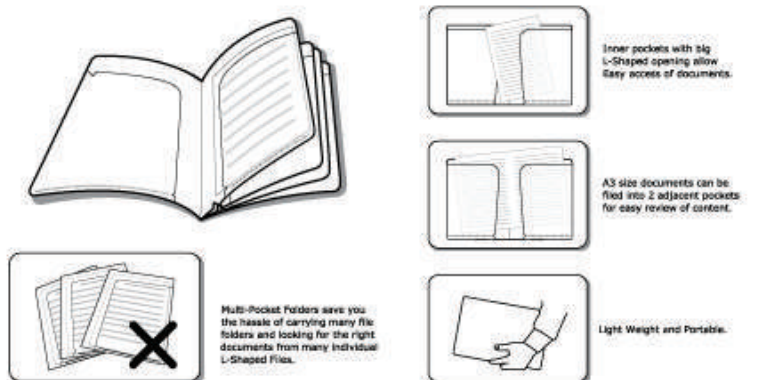

MULTI-POCKET FOLDER Smart organization of documents with different subjects.

Double A PP FILE

A4 SIZE 240mm x 310mm

A4 SIZE
240 X 310mm

Product Code	Color	No. of Inner Pockets	Spine Width	Barcode	Packing
CA01102-EN	Blue	8 pockets	9 mm	8858741731316	1 pc/unit,
CA01103-EN	Green	8 pockets	9 mm	8858741731323	48 units/inner box,
CA01104-EN	Yellow	8 pockets	9 mm	8858741731330	2 inner boxes/carton,
CA01105-EN	Pink	8 pockets	9 mm	8858741731347	96 units/carton