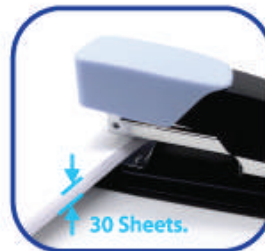

4 Classic and Trendy Colors

Staples up to 30 Sheets.