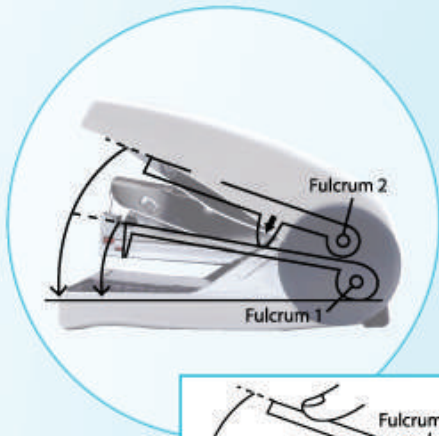

Double-Lever Design
Double-Up Your Force!

Super high stapling capacity,
Staples up to **40 sheets.**

Flat-clinch stapling,
Saves **30%** document filing space.

Ergonomic Design allows
comfortable grip.

- Available in 2 colors
- Compatible with Staples No.3 (24/6) and Staples No.35 (26/6)